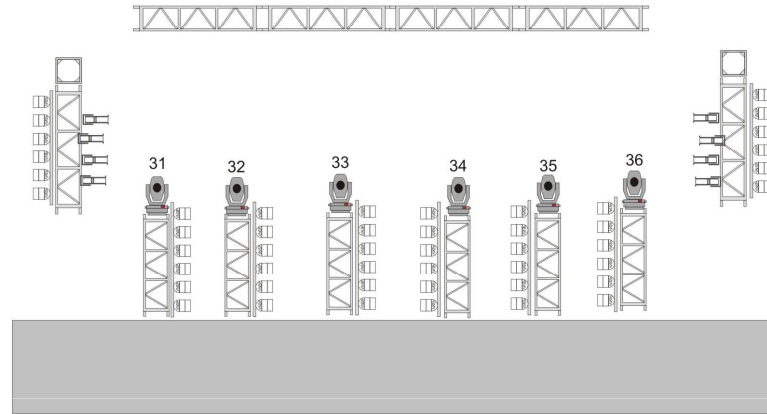

Front Profiles (from left to right):

67, 68, 72, 70, 71, 69, 61, 63, 62, 64, 65, 66

Contrary Profiles (from left to right):

48, 47, 46, 45, 44, 43

Malfeys (from left to right): 59, 60, 58, 57, 54, 53, 52, 51, 50, 49

ACLs: 73-78 on left, 127-132 on right

ACLs on floor trusses – 133-144

Working Light: 109, 110, 111, 115, 120, 118

Light on VIP parterre: 112, 113, 114, 116, 117, 119

-  Box truss
-  Coemar ISpot 575eb
-  Coemar Iwash 575eb
-  ETC Source Four 575 profile
-  6 PAR64 1000w
-  6 ACL 750w
-  Malfey 4-lamp
-  Martin Atomic3000
-  DF-50 Hazer
-  Follow Spot 1200
-  HOG iPC console