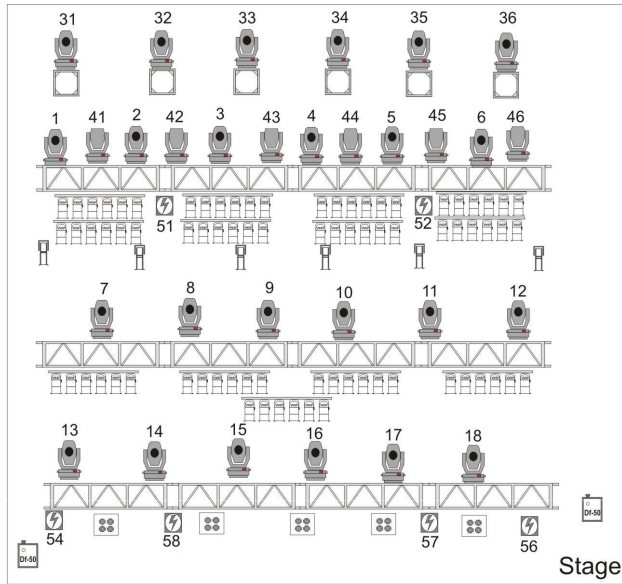

133-243 - Coemar ISpot575eb #31-36

265-301 – Martin Atomic3000 #50-59 (8 installed, except 55 and 59)

DMX3 (dimnable fixtures):

PAR64 on stage:

Red – 3, 5, 8, 10, 13, 24, 25, 30, 31, 36.

Blue – 1, 4, 9, 12, 15, 18, 19, 22, 29, 32.

Green – 2, 11, 17, 20, 28, 33.

Magenta – 14, 21, 37, 38, 41, 42, 27, 34.

Open White – 6, 7, 16, 23, 39, 40, 26, 35.

Side Par64:

Blue – 86, 89, 98, 101

OW – 87, 90, 99, 102

Red – 85, 88, 97, 100

Side Profiles: 91, 103 - front, 92, 104 – behind

Front Profiles (from left to right):

67, 68, 72, 70, 71, 69, 61, 63, 62, 64, 65, 66

Contrary Profiles (from left to right):

48, 47, 46, 45, 44, 43

Malfeys (from left to right): 59, 60, 58, 57, 54, 53, 52, 51, 50, 49

ACLs: 73-78 on left, 127-132 on right

ACLs on floor trusses – 133-144

Working Light: 109, 110, 111, 115, 120, 118

Light on VIP parterre: 112, 113, 114, 116, 117, 119

-  Box truss
-  Coemar ISpot 575eb
-  Coemar Iwash 575eb
-  ETC Source Four 575 profile
-  6 PAR64 1000w
-  6 ACL 750w
-  Malfey 4-lamp
-  Martin Atomic3000
-  DF-50 Hazer
-  Follow Spot 1200
-  HOG iPC console